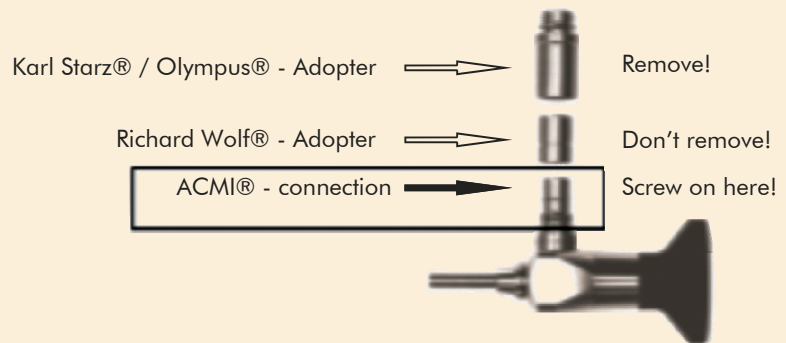

- 5w LED light
- Length 12cm
- Full load = 4 operating hours
- Charging time = 2 hours
- LED light can be adjusted
- Waterproof design
- LI-ION rechargeable battery and 110V-220V charger included
- Case included
- 1 Year warranty

Mobility (No unhandy light guide cables)  
 Our LED handles can be easily screwed on to the  
 ACMI thread at the light connection  
 Of all usual endoscopes! (see image below)

(It is necessary to remove the screw-adapter Karl Storz, it is not necessary to remove the screw-adapter Richard Wolf!)